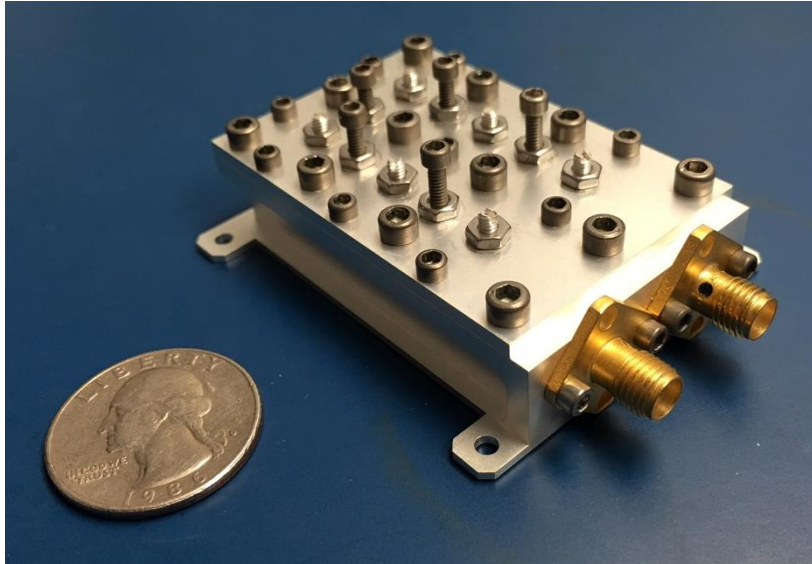

# BPF-C-00046

- C-Band 6,0,0,2 Band-Pass Filter
- Silver plated Invar